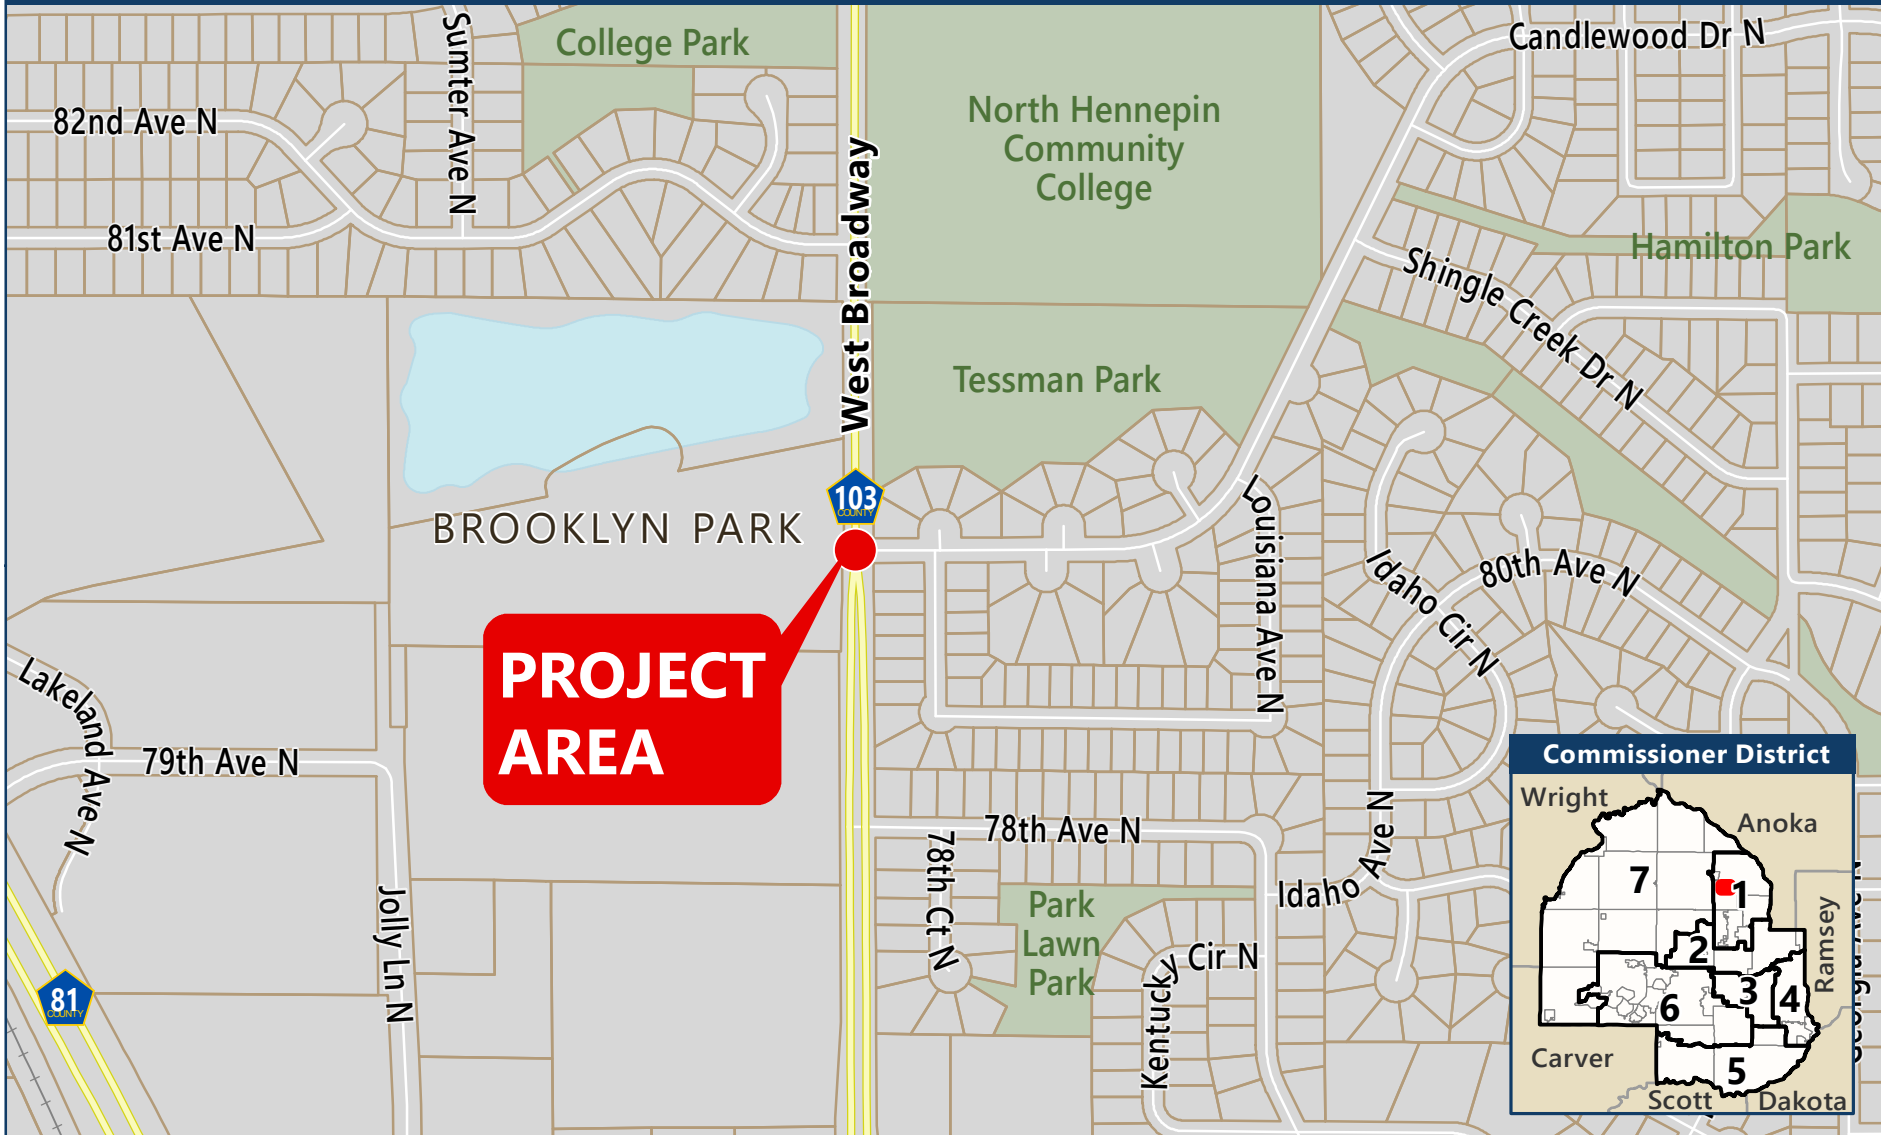

CP 2183530

CSAH 103 (W Broadway) Temporary Signal Installation and ADA Upgrades

BAR map date:
3/31/2021