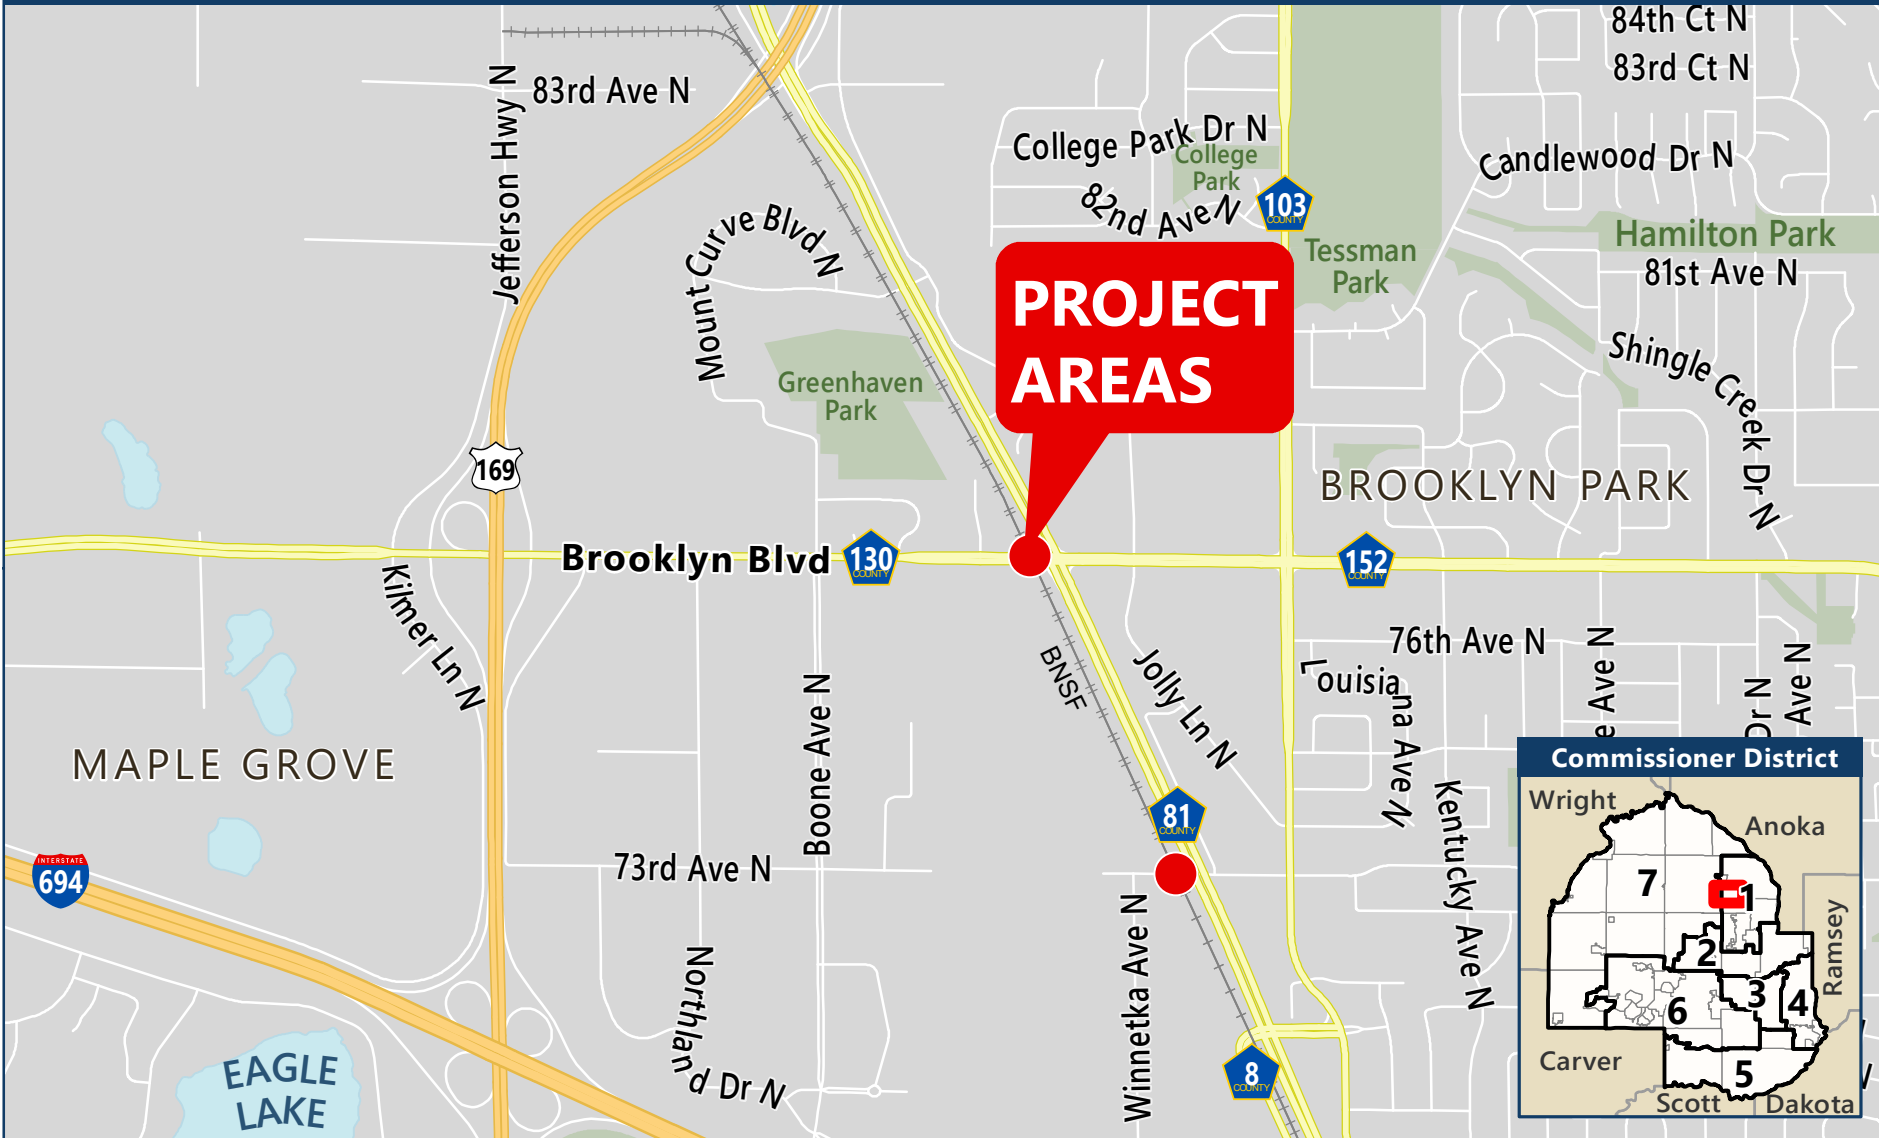

# CP 2092200

County State Aid Highway 81 (Bottineau Blvd) | RR Crossing Improvements

BAR map date:  
2/25/2021