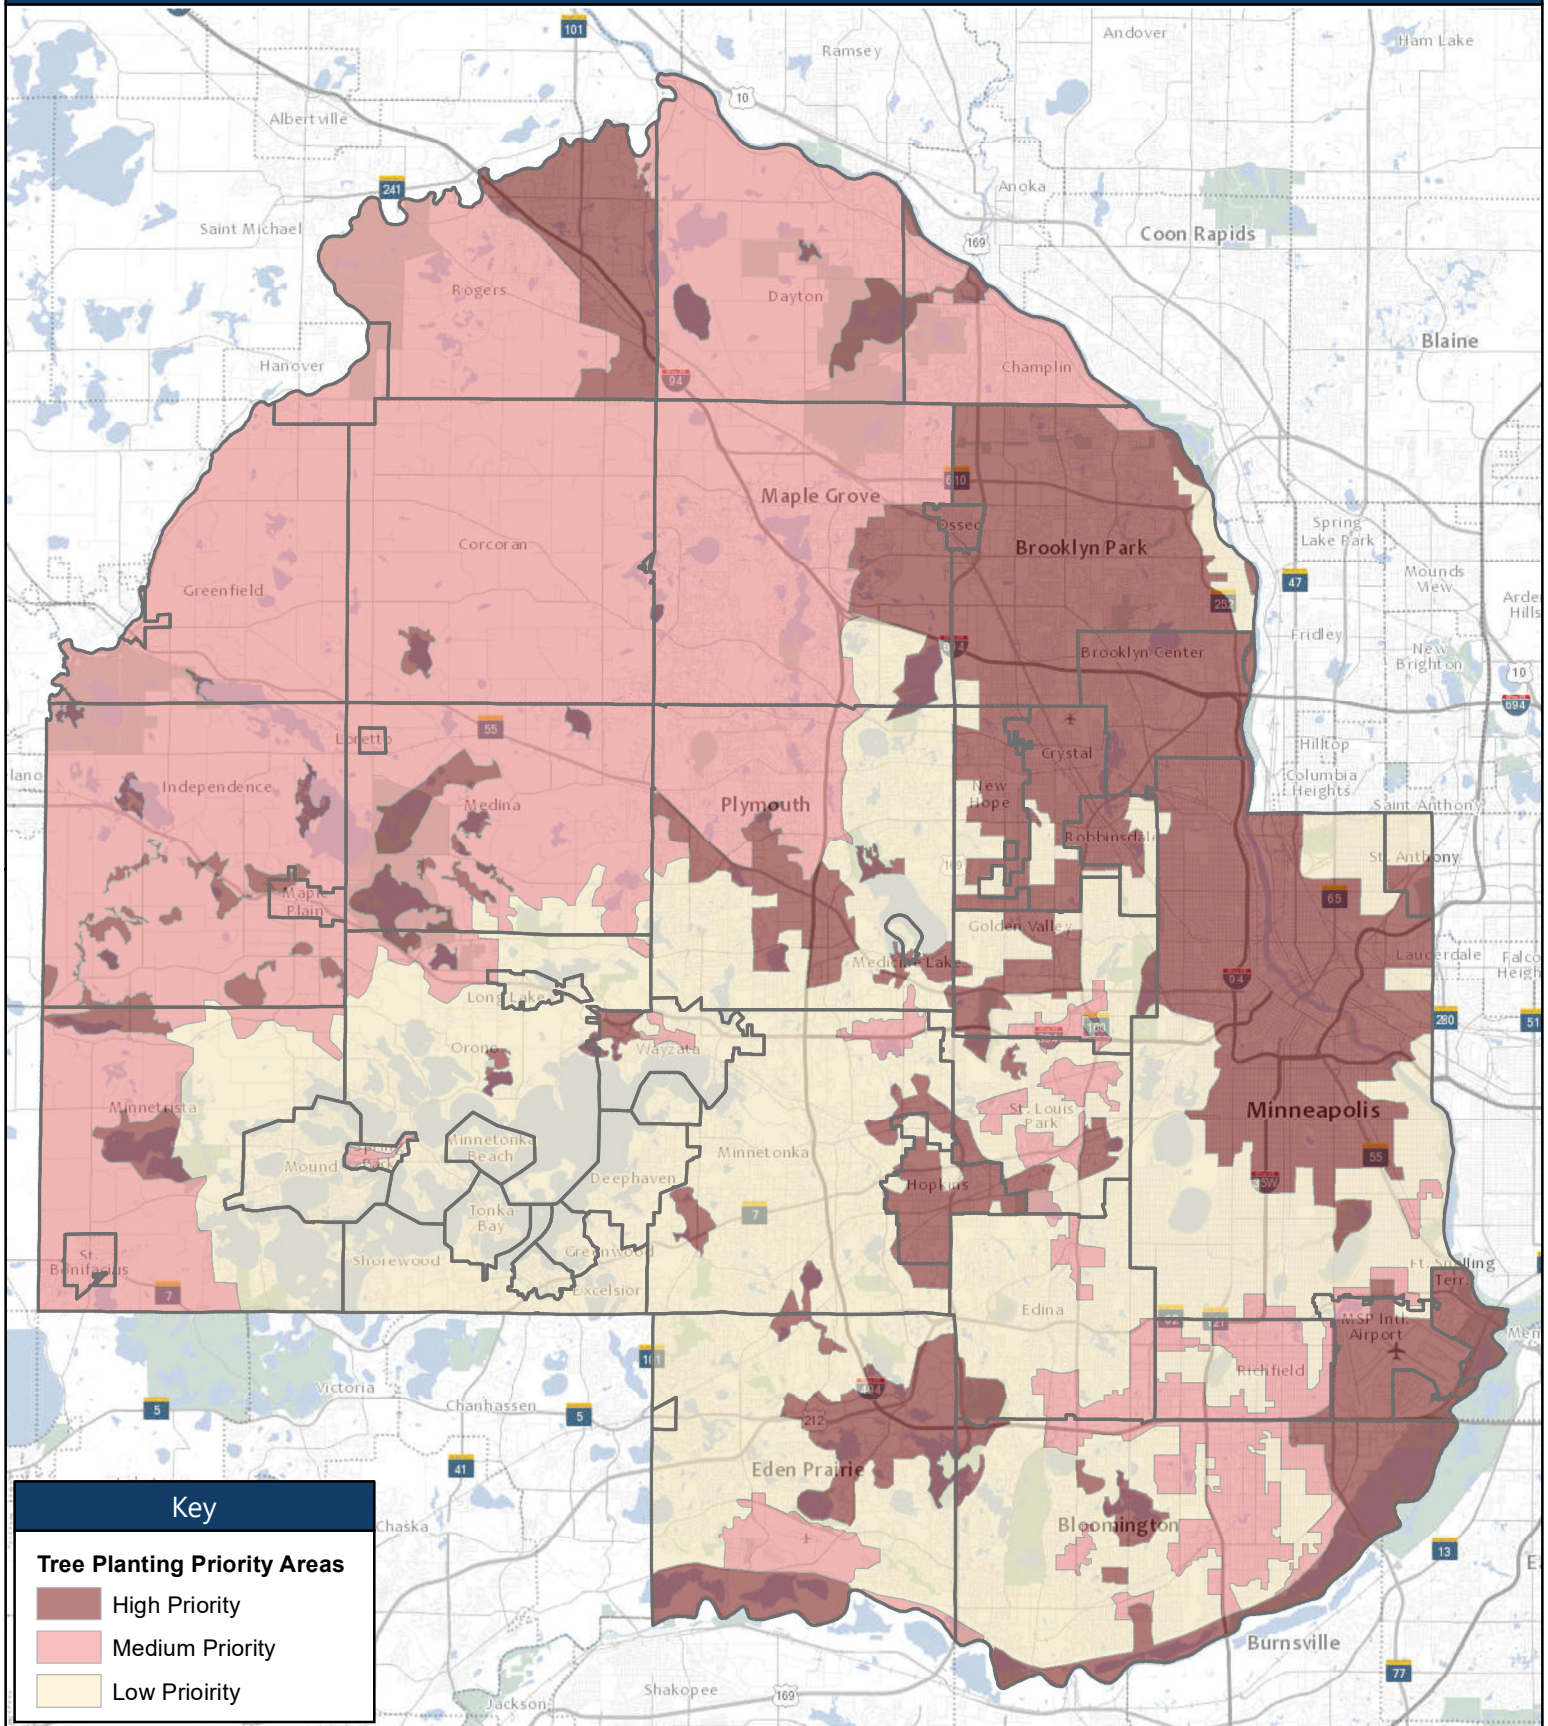

Tree Planting Priority Areas

Hennepin County, Minnesota | Hennepin County Public Works

HENNEPIN COUNTY
MINNESOTA

Key

Tree Planting Priority Areas

- High Priority
- Medium Priority
- Low Priority

Disclaimer: This map (i) is furnished "AS IS" with no representation as to completeness or accuracy; (ii) is furnished with no warranty of any kind; and (iii) is not suitable for legal, engineering or surveying purposes. Hennepin County shall not be liable for any damage, injury or loss resulting from this map.

N

0 5 10 Miles